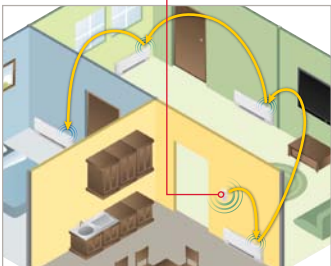

Compact LPC Series offer **heat that fits.**

33%*
savings
Reduced energy

Save an incredible 33%* on energy usage

Remarkably, the LPC Series consume up to 33% less energy by heat proportioning (they don't heat up and cool down like conventional baseboards). The precision electronic thermostat accurately proportions the heat output to maintain the temperature of the micro-zone around it.

Not only will you save on energy costs, but you will also enjoy a consistent room temperature to within 0.5° C (0.9° F).

Precision electronic thermostat

Relax with wireless remote control operation

The optional wireless remote control can operate one or more heaters, with a simple snap installation into a décor-style wall plate.** The built-in radio frequency transceiver eliminates the need to run wires.

Whole home comfort is yours!

LPC convectors communicate through radio frequency to provide whole home comfort. Install one remote control for multiple units and maintain a precise temperature throughout your home. Or, use multiple controls to set desired temperatures in different rooms, saving energy costs with zonal heating.